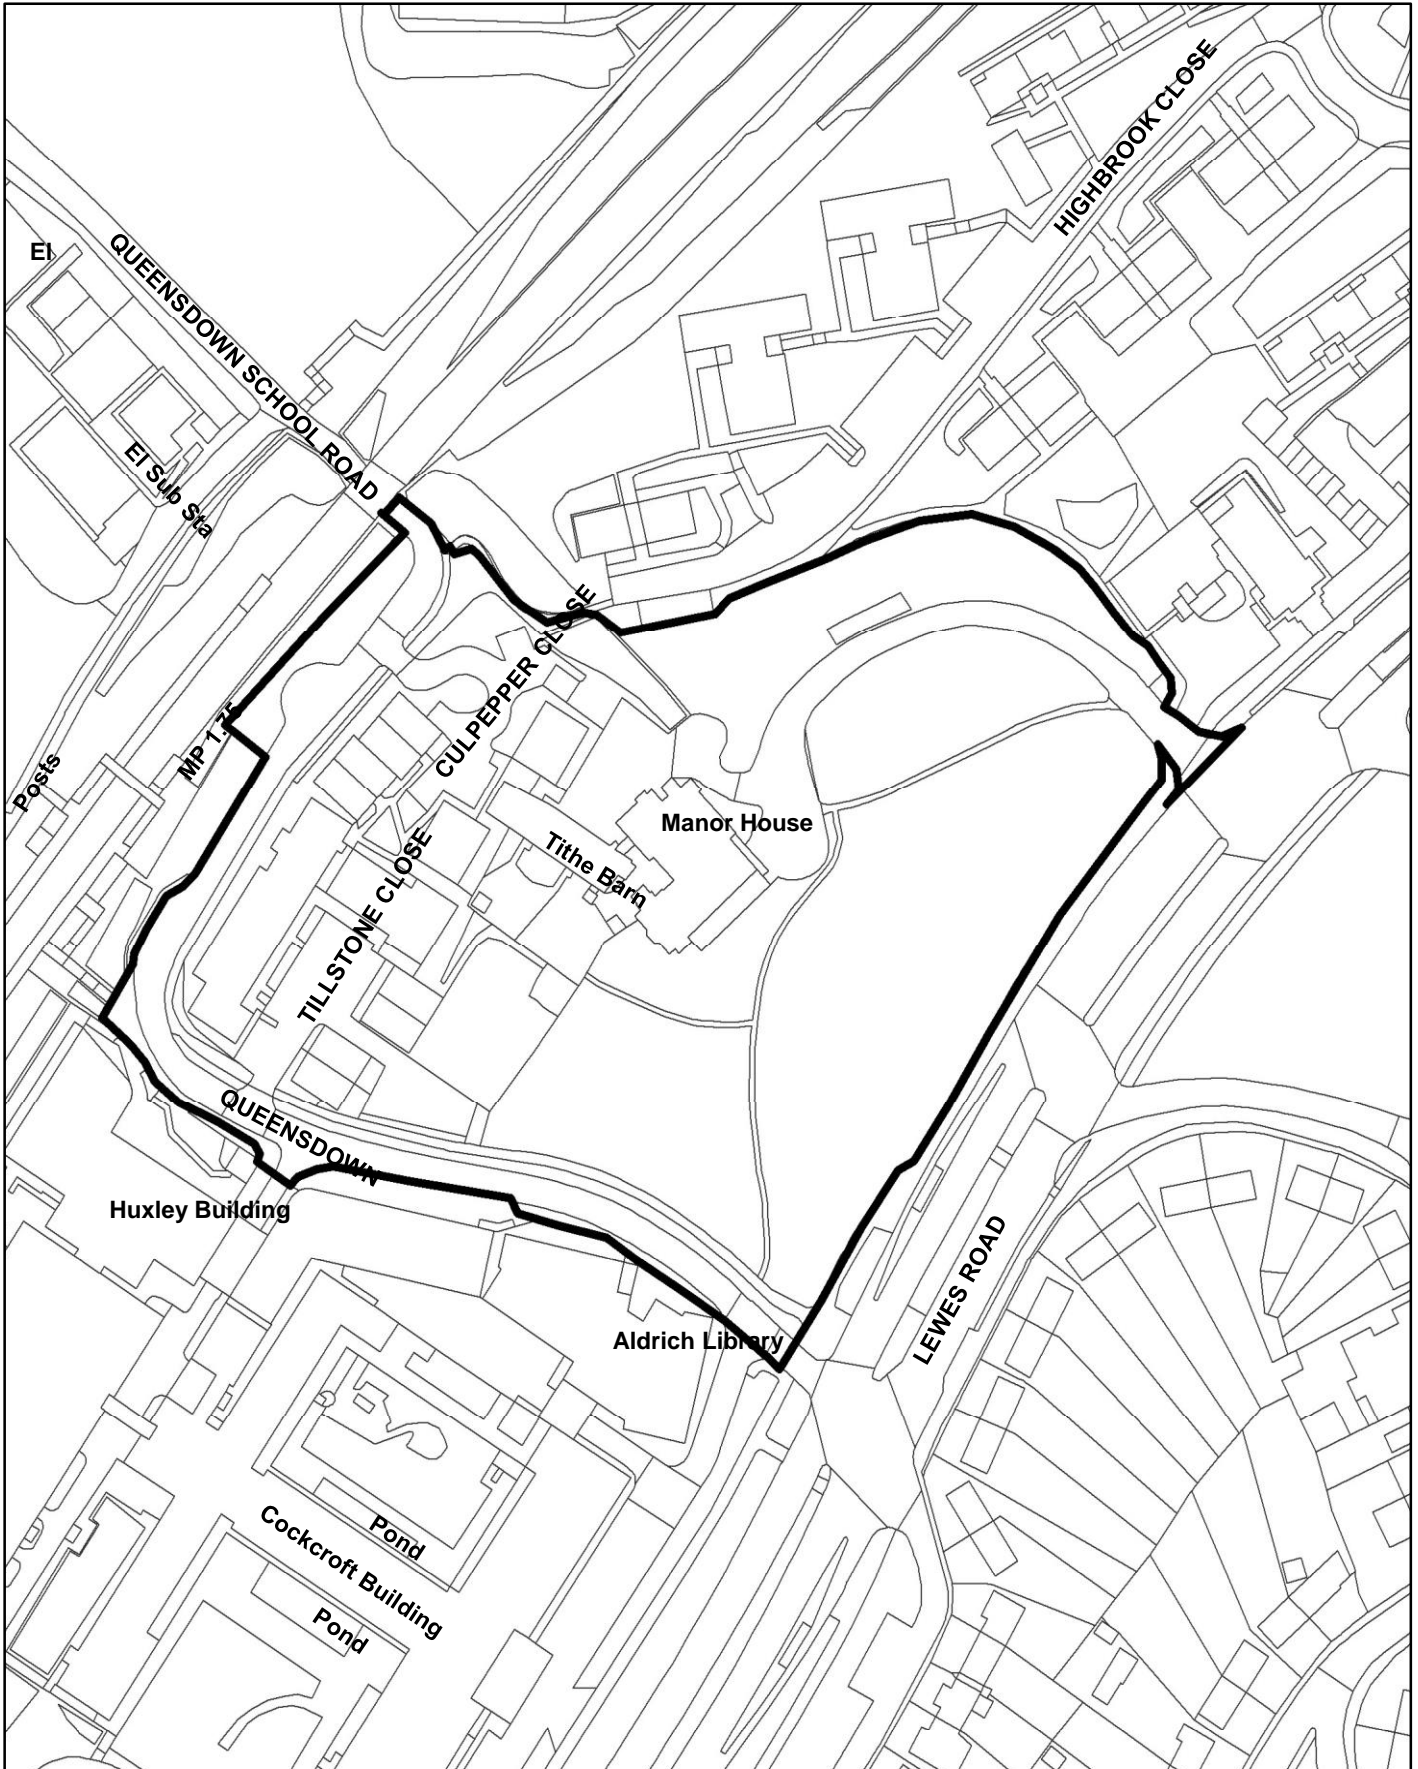

BH2022 03893 - Moulsecoomb Place, Lewes Road

Scale: 1:1,500

(c) Crown Copyright. All rights reserved. Licence: 100020999, Brighton & Hove City Council. 2023.